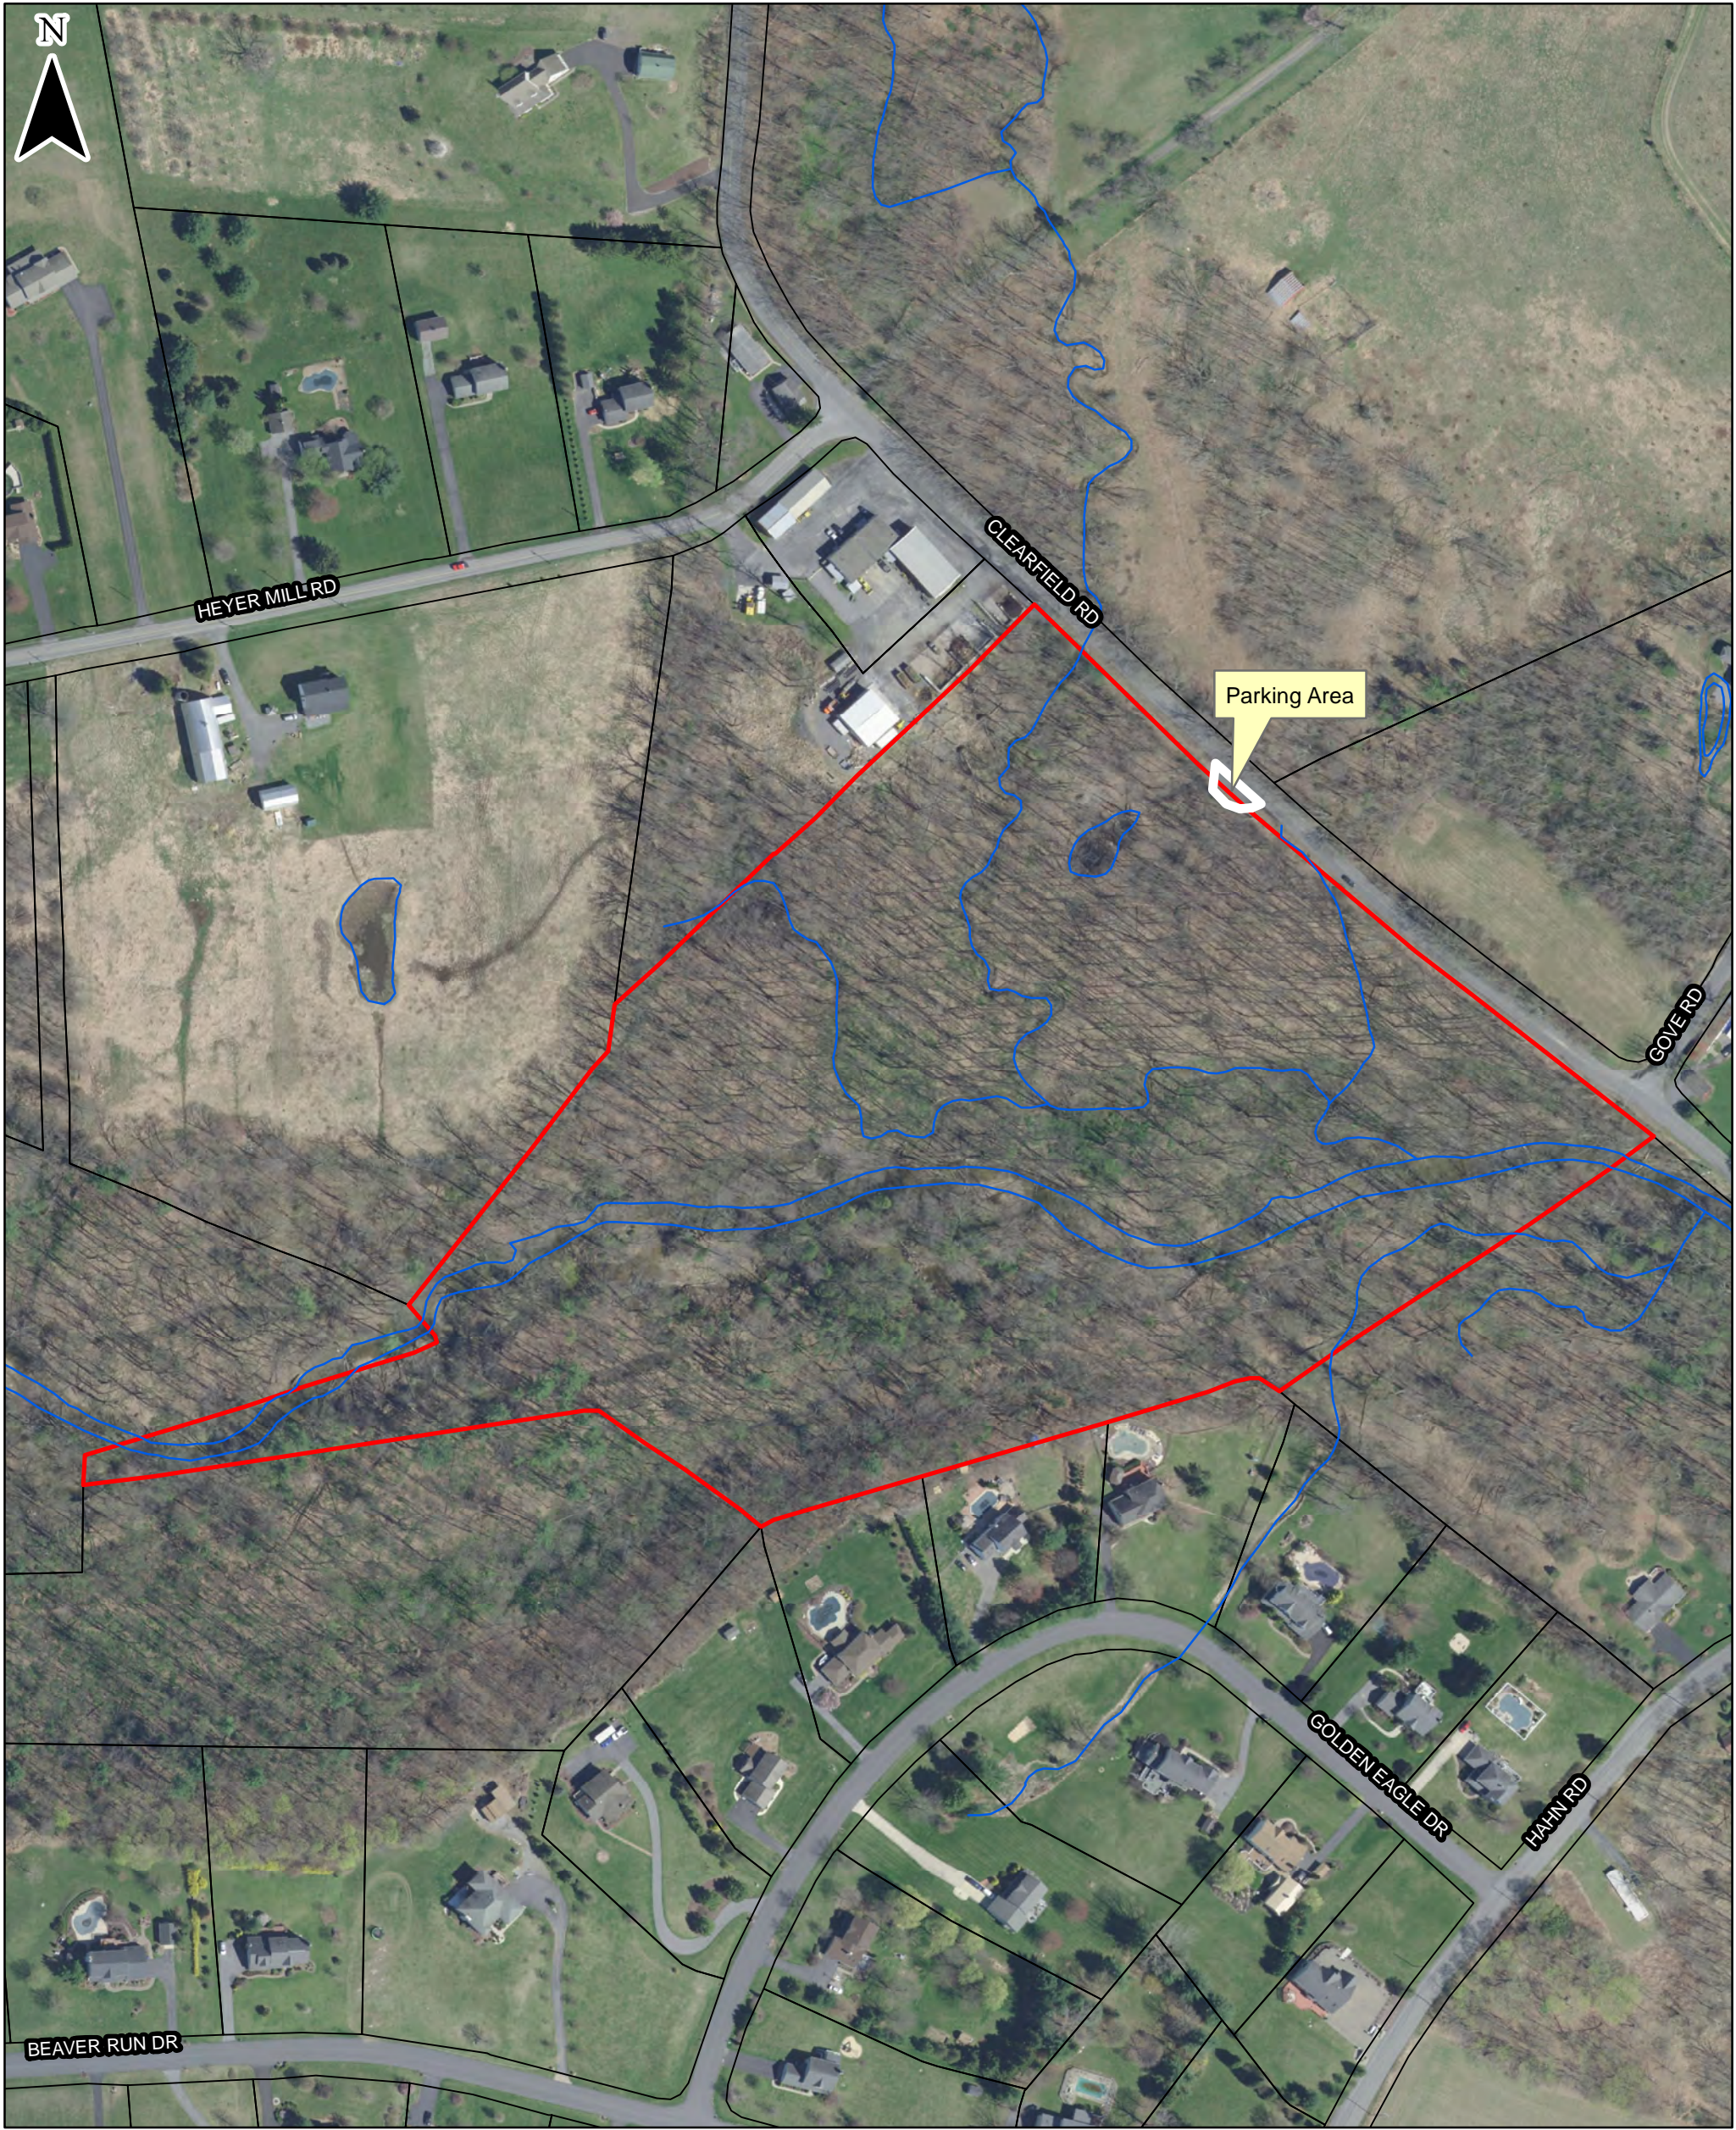

Parking Area: 40.7568, -75.3485

HAP-2

(Parcels G7-5-1C, G7-5-23, G7-5-21, and G7-5-22)

Legend

-  Bushkill Township Trail
-  Streams
-  Property Boundary

Hunting Regulations:

- Deer - Archery Only
- Turkey - Archery Only
- Small Game - Prohibited
- Trapping - By Special Permit Only

Parking Area: Bushkill Township Trailhead off Rt. 512 or Belfast Rd./Keller Rd. Trailhead. Absolutely NO parking along Kromer Rd.

HAP-3

(Parcels G7-5-18, G7-5-5, and G7-5-6)

Legend

-  Streams
-  Property Boundary
-  Bushkill Township Trail

0 0.1 0.2 Miles

Hunting Regulations:

- Deer - Archery Only
- Turkey - Archery Only
- Small Game - Prohibited
- Trapping - By Special Permit Only

Parking Area: Bushkill Township Trailhead off Rt. 512 or Belfast Rd./Keller Rd. Trailhead

HAP-4 (Parcel H7-6-3)

Legend

- Streams
- Property Boundary

Hunting Regulations:

- Deer - Archery Only
- Turkey - Archery Only
- Small Game - Prohibited
- Trapping - By Special Permit Only

Parking Area: 40.7823, -75.3456