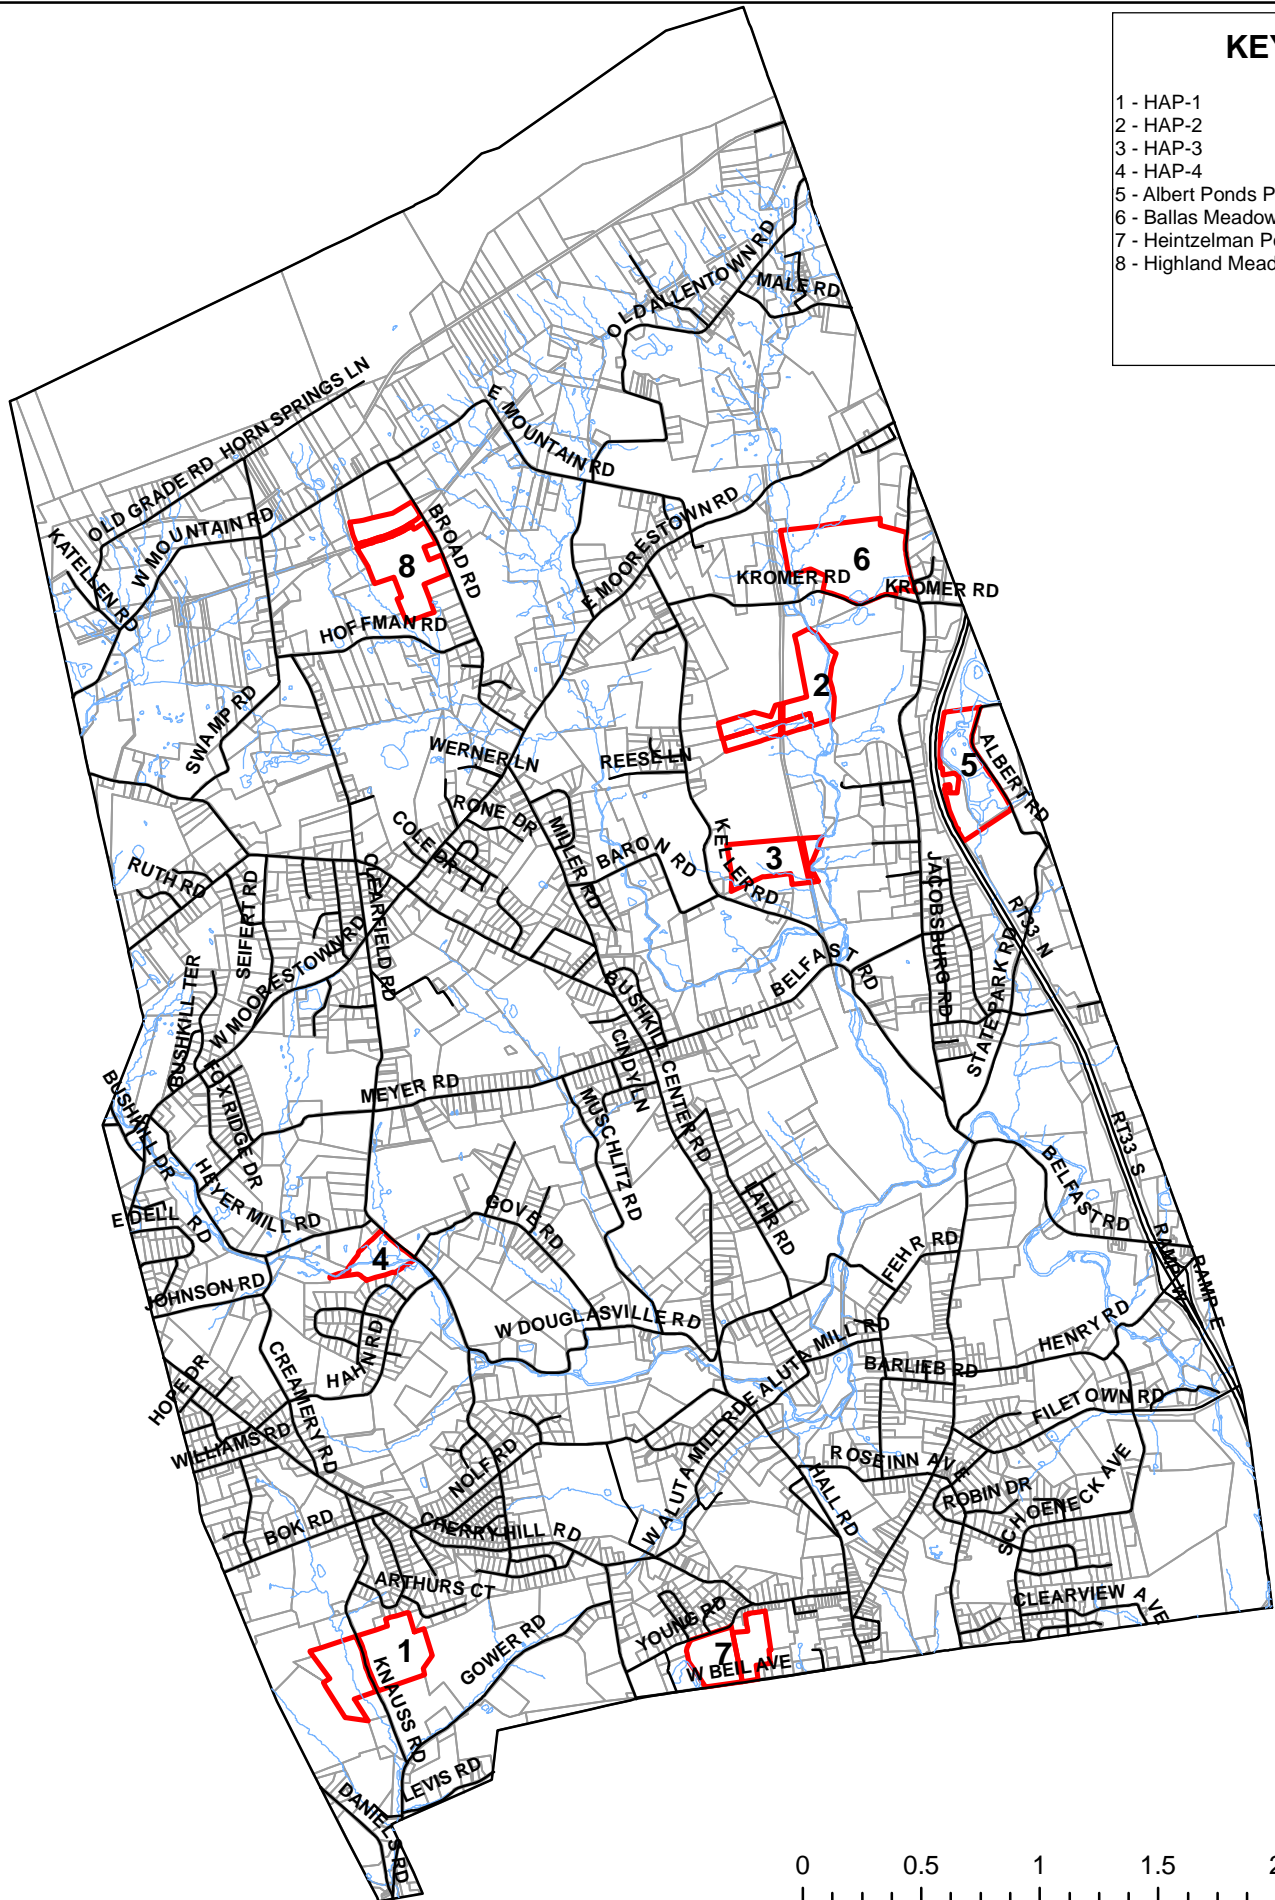

Bushkill Township Hunter Access Program Properties

KEY

- 1 - HAP-1
- 2 - HAP-2
- 3 - HAP-3
- 4 - HAP-4
- 5 - Albert Ponds Preserve
- 6 - Ballas Meadow Preserve
- 7 - Heintzelman Pond Preserve
- 8 - Highland Meadows Preserve

Parking Area: 40.7568, -75.3485

HAP-2

(Parcels G7-5-1C, G7-5-23, G7-5-21, and G7-5-22)

Legend

-  Bushkill Township Trail
-  Streams
-  Property Boundary

Hunting Regulations:

- Deer - Archery Only
- Turkey - Archery Only
- Small Game - Prohibited
- Trapping - By Special Permit Only

Parking Area: Bushkill Township Trailhead off Rt. 512 or Belfast Rd./Keller Rd. Trailhead. Absolutely NO parking along Kromer Rd.

HAP-3

(Parcels G7-5-18, G7-5-5, and G7-5-6)

Legend

-  Streams
-  Property Boundary
-  Bushkill Township Trail

HAP-4 (Parcel H7-6-3)

Legend

- Streams
- Property Boundary

Hunting Regulations:

- Deer - Archery Only
- Turkey - Archery Only
- Small Game - Prohibited
- Trapping - By Special Permit Only

Parking Area: 40.7823, -75.3456